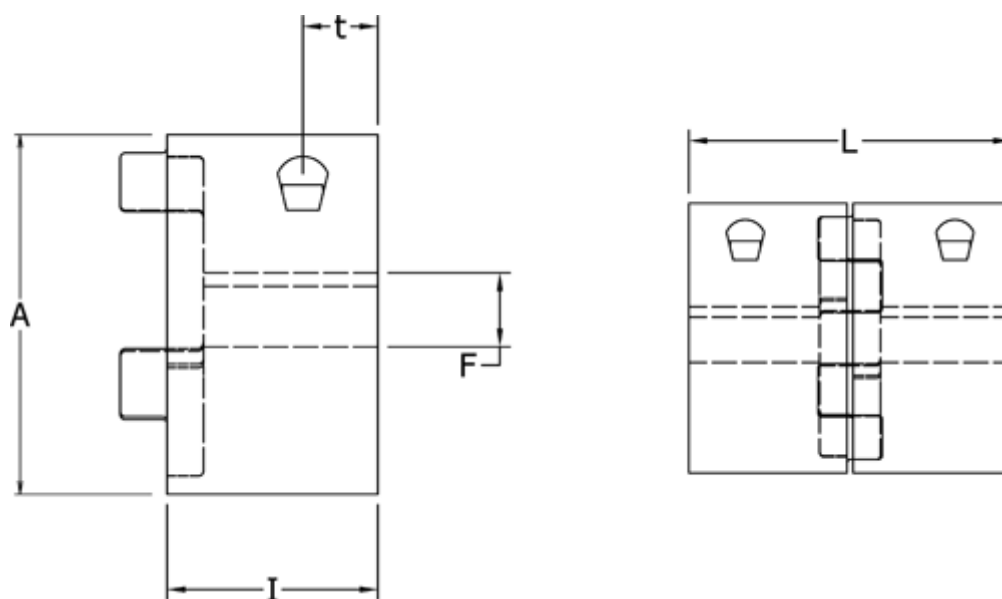

Article number: 3335009M008

Description: Clamping Hub Klonex ES9
ALU Aluminium, Bore 8H7 mm

Measures

A = 20

F = 8

I = 10

L = 30

t = 5.0